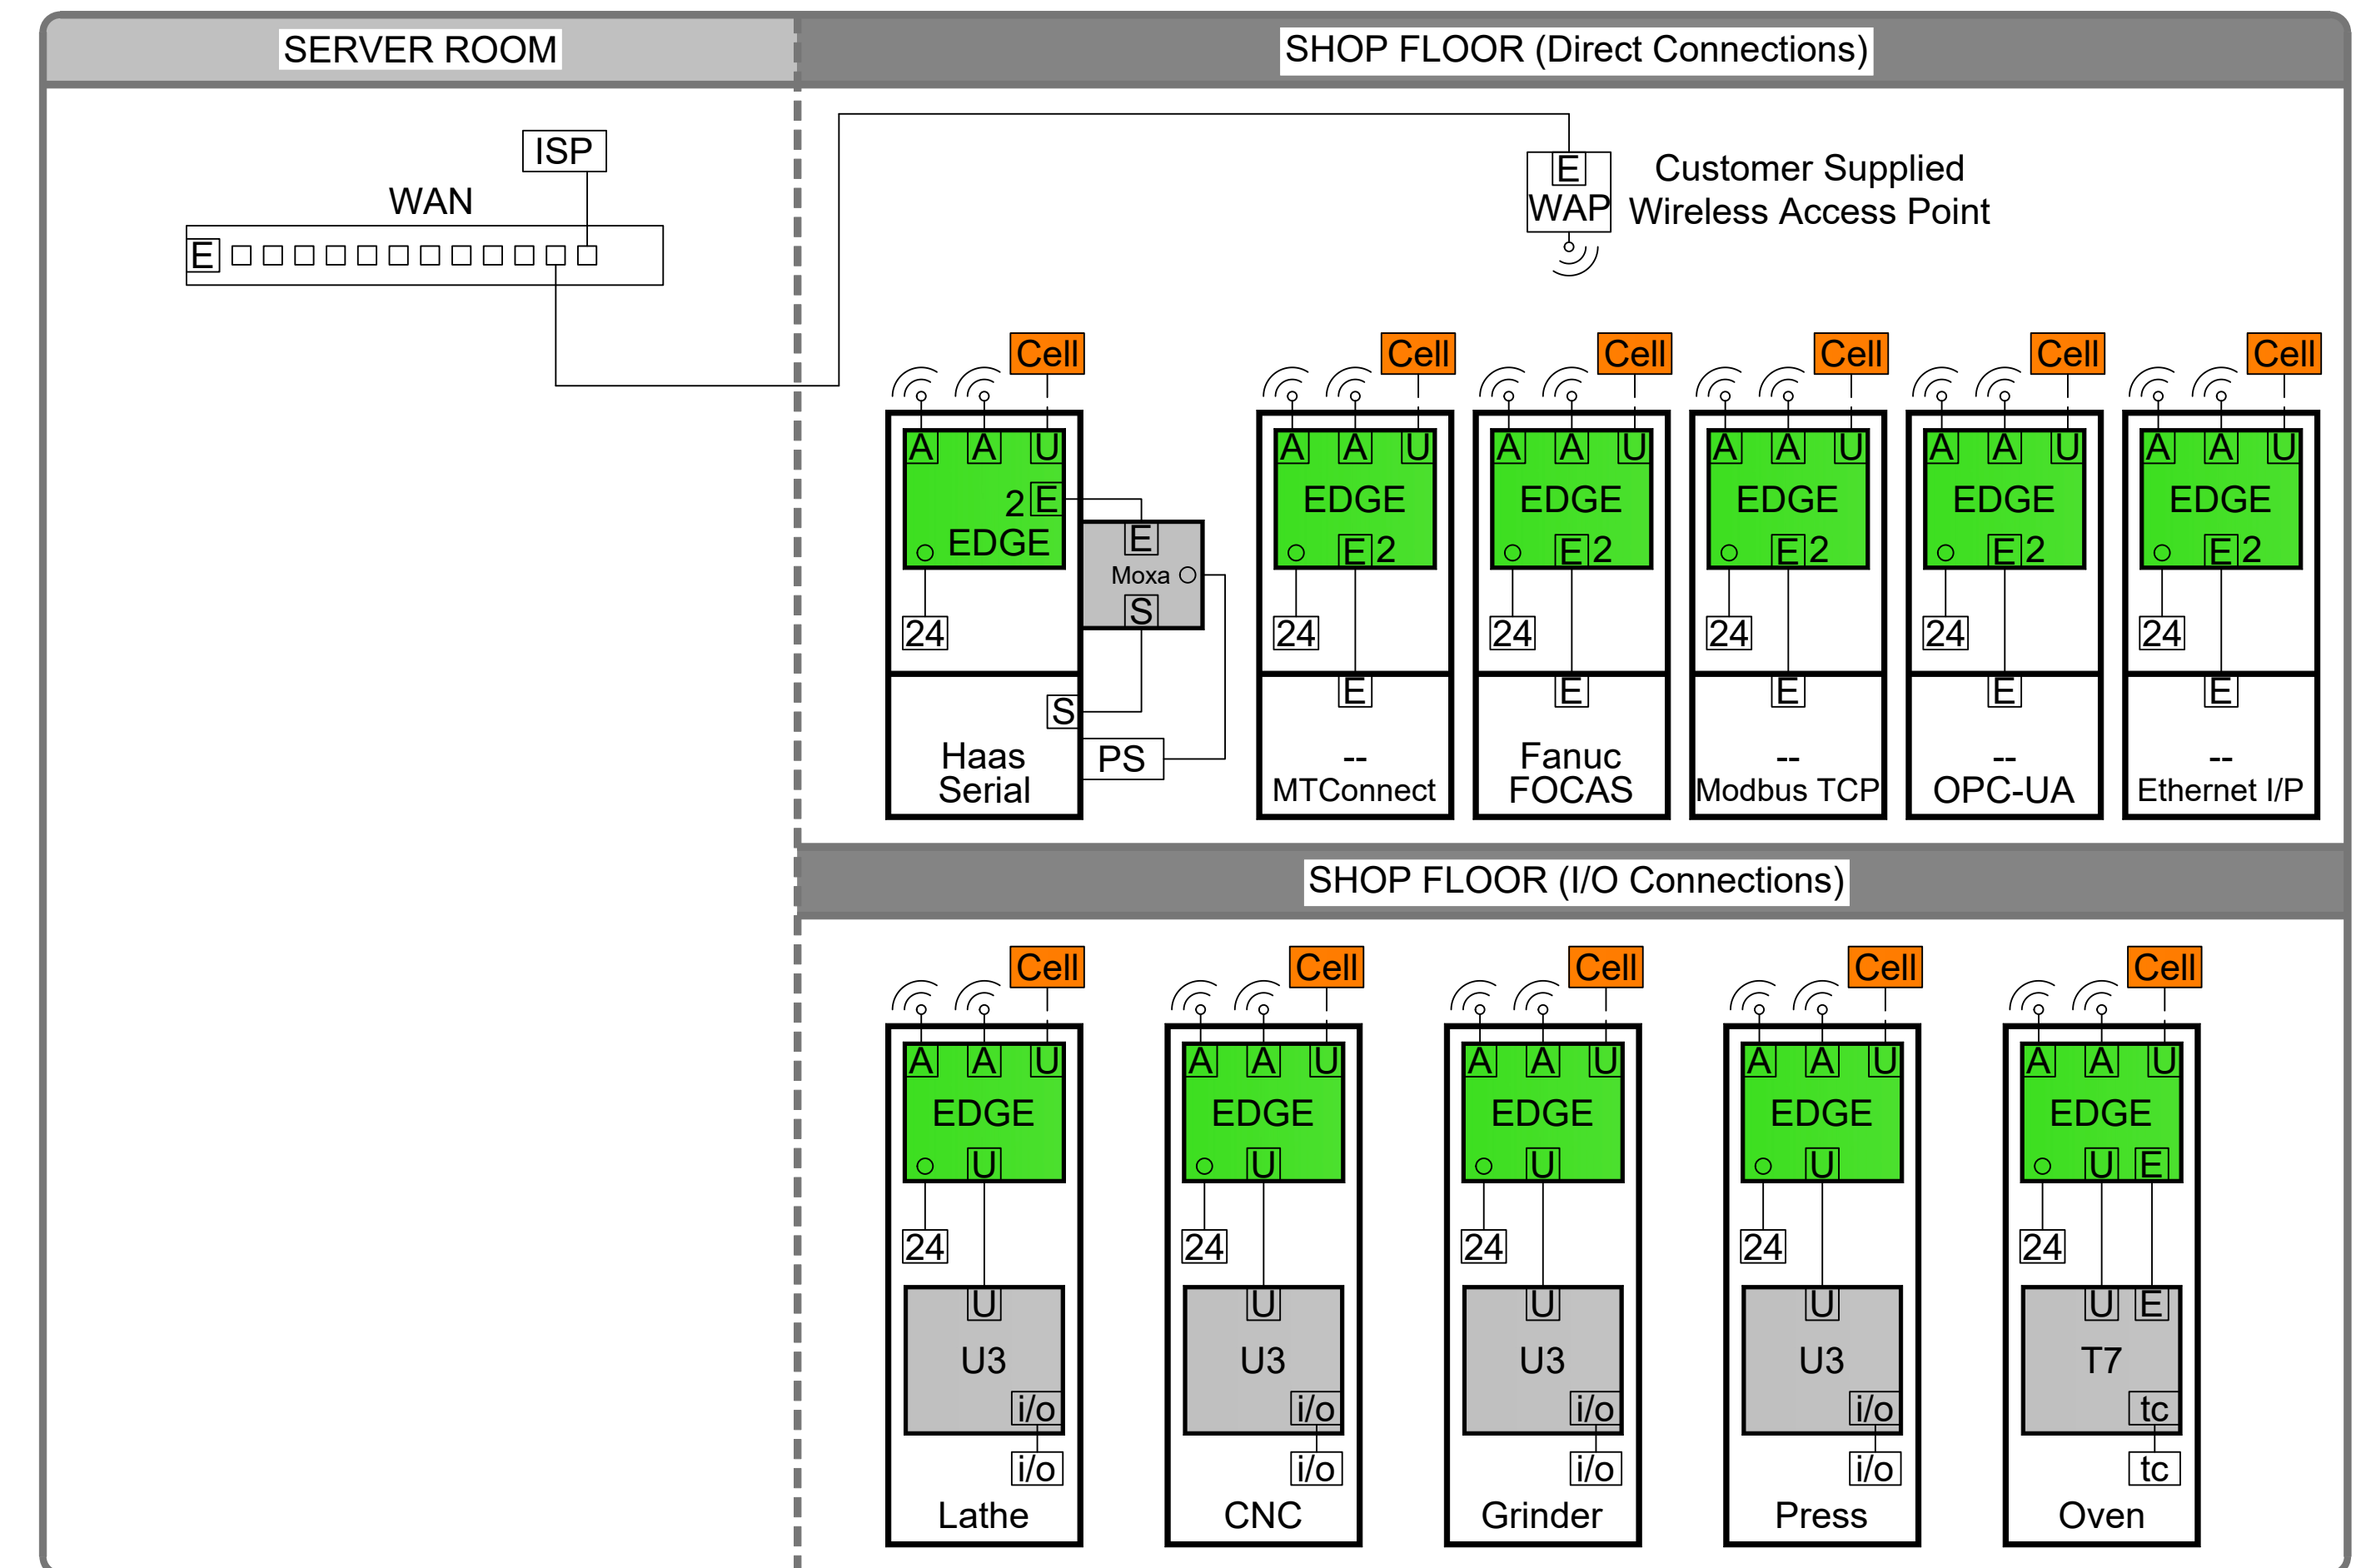

WIRED Connections

KEY	
E	Ethernet port
S	Serial port
U	USB port
Cell	Cell Modem (optional)
PS	Plug in Power Supply
USB	USB Power Adapter
24	24vdc supplied by machine
i/o	Sensor connections
tc	Thermocouple connections

WIRELESS Connections

KEY	
E	Ethernet port
A	Antenna port
WiFi	WiFi Antenna
S	Serial port
U	USB port
Cell	Cell Modem (optional)
PS	Plug in Power Supply
USB	USB Power Adapter
24	24vdc supplied by machine
i/o	Sensor connections
tc	Thermocouple connections

Revised by: --

ANSI Size: D

File Name: CD-SimplifiedConnectionExamples_20210125.dwg

Creation Date: 2021/01/25

Revision Date: Initial Release

Scale: 1:1

Rev No.

--