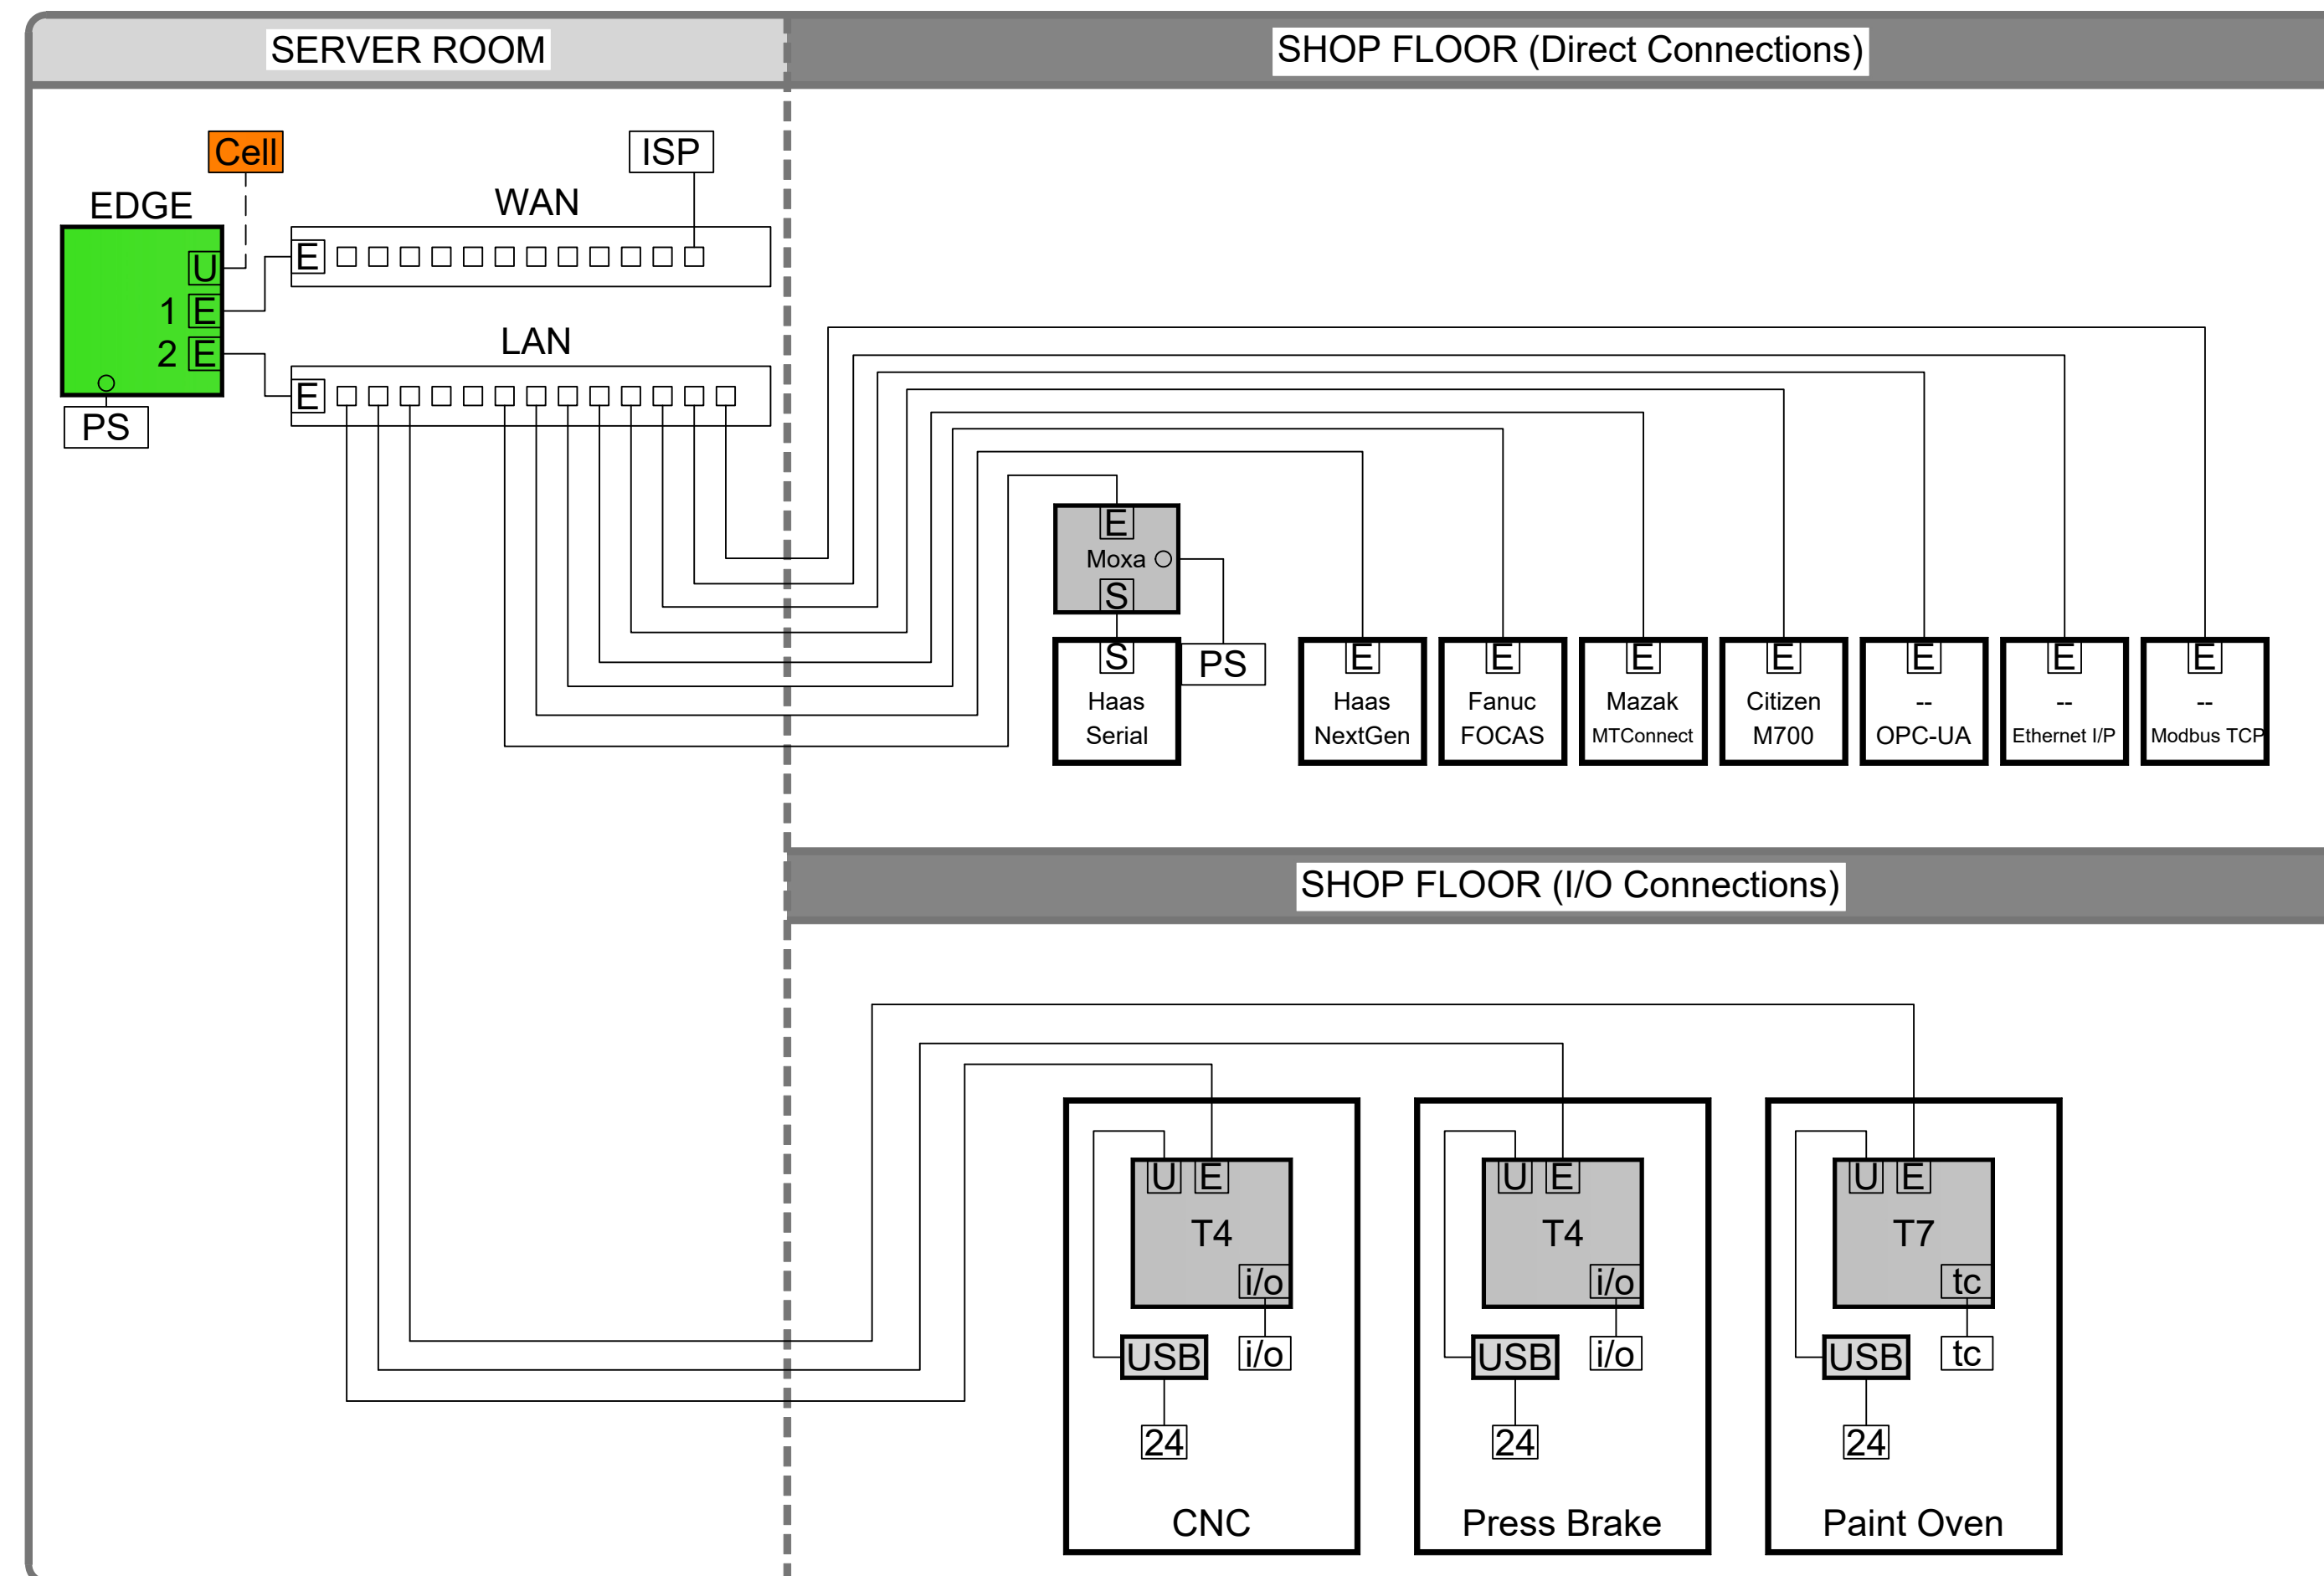

WIRED Connections

KEY	
E	Ethernet port
S	Serial port
U	USB port
Cell	Cell Modem (optional)
PS	Plug in Power Supply
USB	USB Power Adapter
24	24vdc supplied by machine
i/o	Sensor connections
tc	Thermocouple connections

WIRELESS Connections

KEY	
E	Ethernet port
A	Antenna port
WiFi	WiFi Antenna
S	Serial port
U	USB port
Cell	Cell Modem (optional)
PS	Plug in Power Supply
USB	USB Power Adapter
24	24vdc supplied by machine
i/o	Sensor connections
tc	Thermocouple connections

Revised by: --

ANSI Size: D

File Name: CD-SimplifiedConnectionExamples_20210125.dwg

Creation Date: 2021/01/25

Revision Date: Initial Release

Scale: 1:1

Rev No.

--